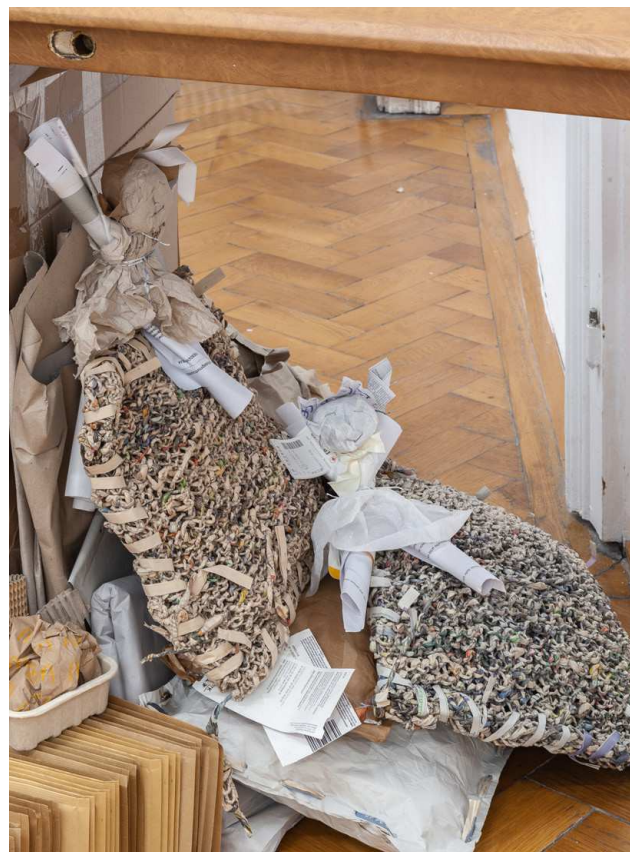

down on the cloth like a thunder shower (detail), 2025