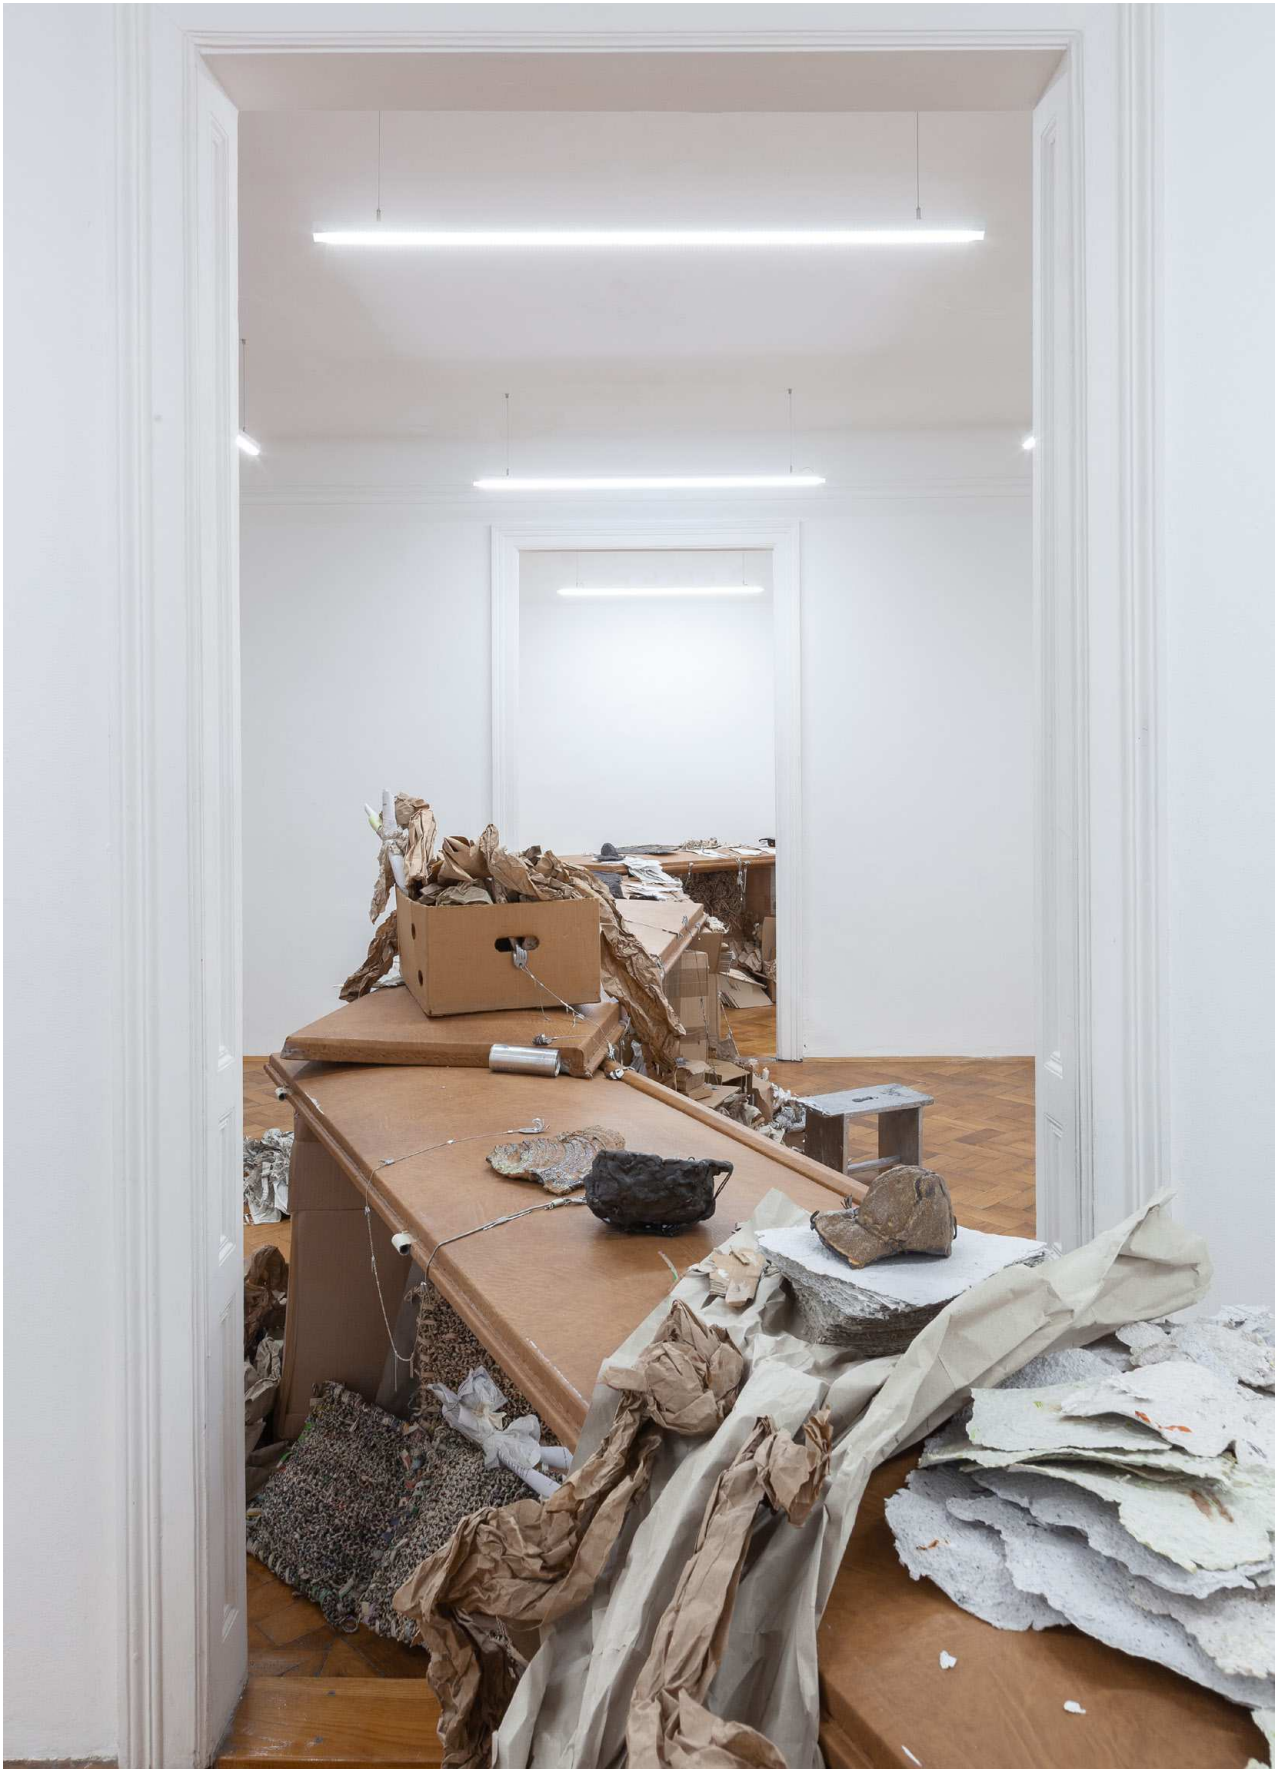

Birke Gorm Portfolio

down on the cloth like a thunder shower
Birke Gorm & Hannah Heilmann
Loggia, Vienna, 2025

down on the cloth like a thunder shower, 2025
Waste cardboard, paper scraps, metal, doors, dimensions variable