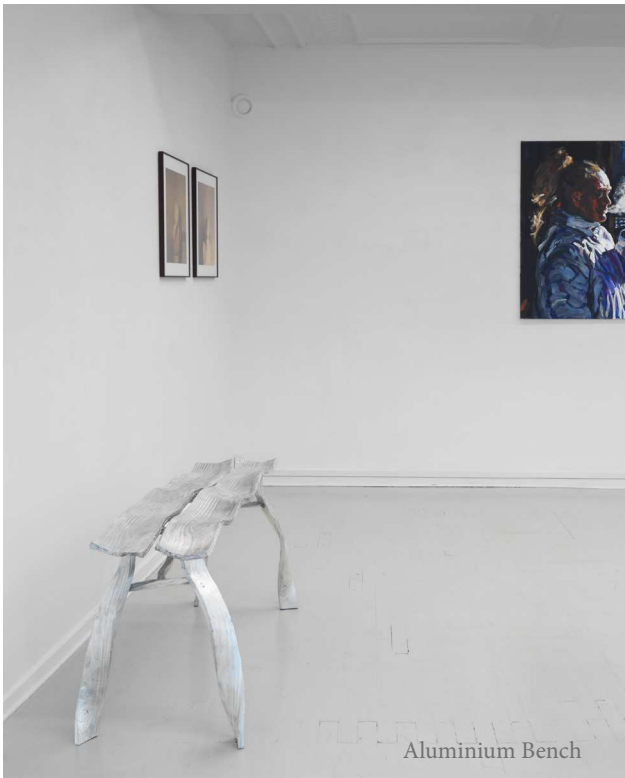

Inside/Out (Ladybag) (2022)
Material: ceramic, glazes
Dimensions: 33 (l)x 17(w)x 24(d)cm
Exhibition: inter.pbtc Shopping spree ee

Sycamore tree (2021)
Material: ceramic, glazes
Dimensions: 33 (l)x 16(w)x35(d)cm
Exhibition: Charlottenborg Spring Exhibition 2022

Sunwell - ceramic stool (2022)
Material: ceramic, glazes
Dimensions: 33 (l) x 33 (w) x 62 (d) cm

Aluminium Bench

Basketball I

Basketball II

Aluminium Bench

Material:

Dimensions: 28(l)x 27(w)x 15(d)cm

Exhibition: Arden Asbæk Gallery: Summer crush -Breathe
Collaborative work by Josephine Andredottir and Emilie Bobek

Mannequin (2024)
Material: clay, glazes
Dimensions: 35 (l) x 18 (w) x 15 (d) cm

Aluminium mirror (2023)
Material: Aluminium, mirror
Dimensions: 68 (l) x 70 (w) x 2 (d) cm
Collaboration: Andredottir & Bobek
Concept and execution by both artist and designer