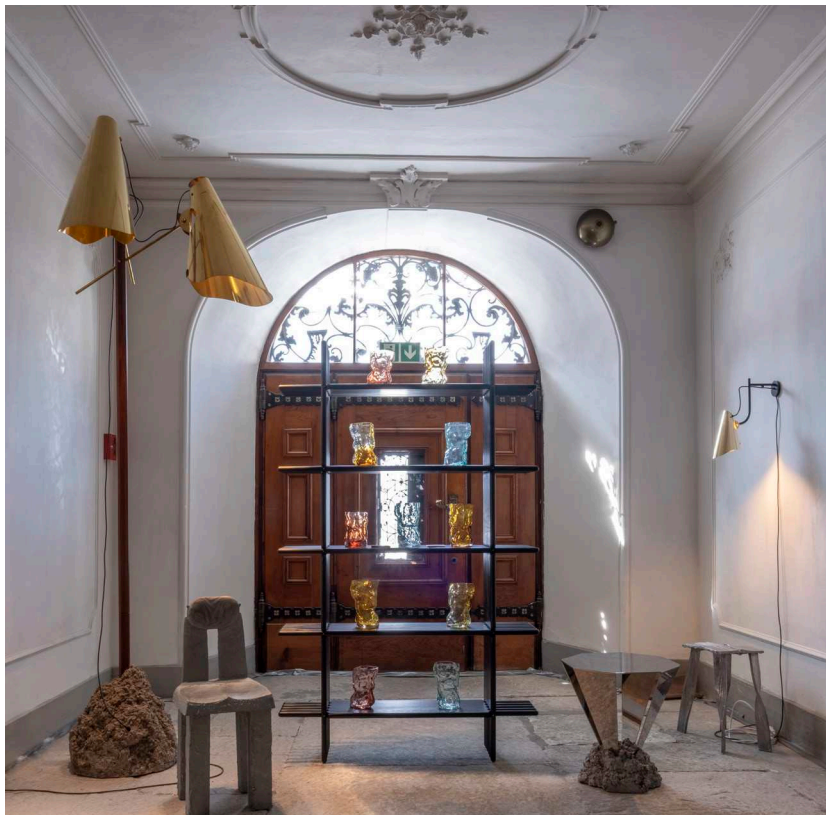

Illusion Stool (2021)
Material: Aluminium
Dimensions: 46 (l) x 28 (w) x 28 (d) cm
Collaboration: Andredottir & Bobek
Exhibition: Nomad Circle, Etage Projects,