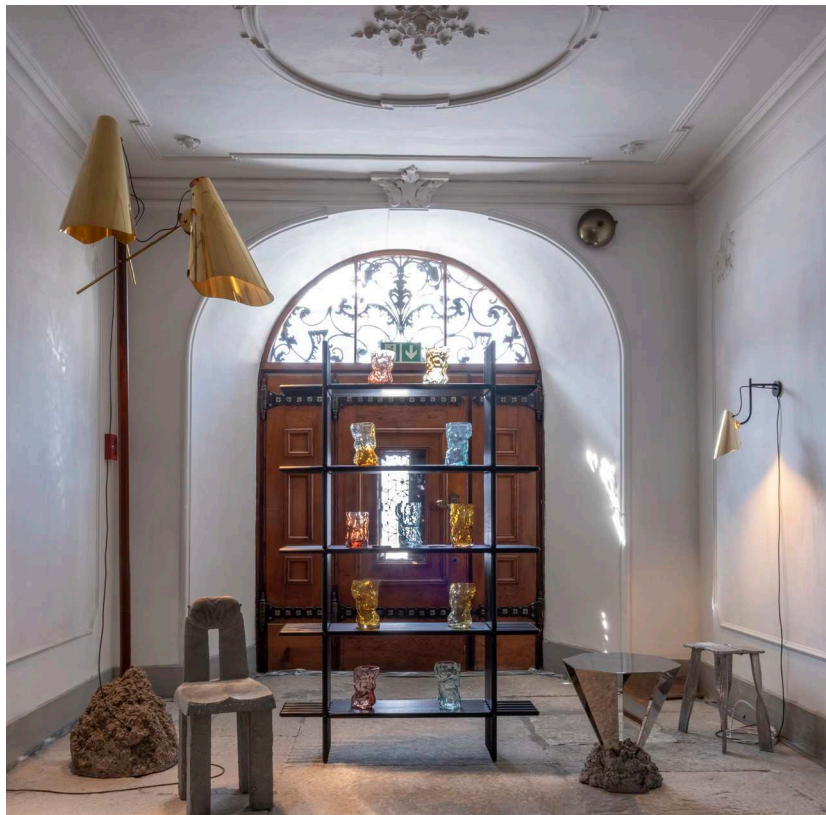

Illusion Stool (2021)
Material: Aluminium
Dimensions: 46 (l) x 28 (w) x 28 (d) cm
Collaboration: Andredottir & Bobek
Exhibition: Nomad Circle, Etage Projects,