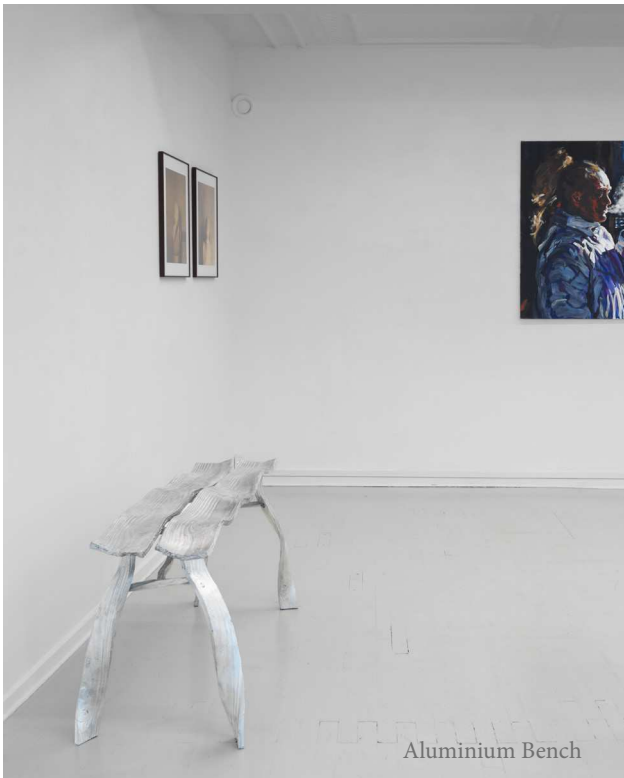

Inside/Out (Ladybag) (2022)
Material: ceramic, glazes
Dimensions: 33 (l)x 17(w)x 24(d)cm
Exhibition: inter.pbtc Shopping spree ee

Sycamore tree (2021)
Material: ceramic, glazes
Dimensions: 33 (l)x 16(w)x35(d)cm
Exhibition: Charlottenborg Spring Exhibition 2022

Sunwell - ceramic stool (2022)
Material: ceramic, glazes
Dimensions: 33 (l) x 33 (w) x 62 (d) cm

Aluminium Bench

Basketball I

Basketball II

Aluminium Bench

Material:

Dimensions: 28(l)x 27(w)x 15(d)cm

Exhibition: Arden Asbæk Gallery: Summer crush -Breathe
Collaborative work by Josephine Andredottir and Emilie Bobek

Mannequin (2024)
Material: clay, glazes
Dimensions: 35 (l) x 18 (w) x 15 (d) cm

Aluminium mirror (2023)
Material: Aluminium, mirror
Dimensions: 68 (l) x 70 (w) x 2 (d) cm
Collaboration: Andredottir & Bobek
Concept and execution by both artist and designer