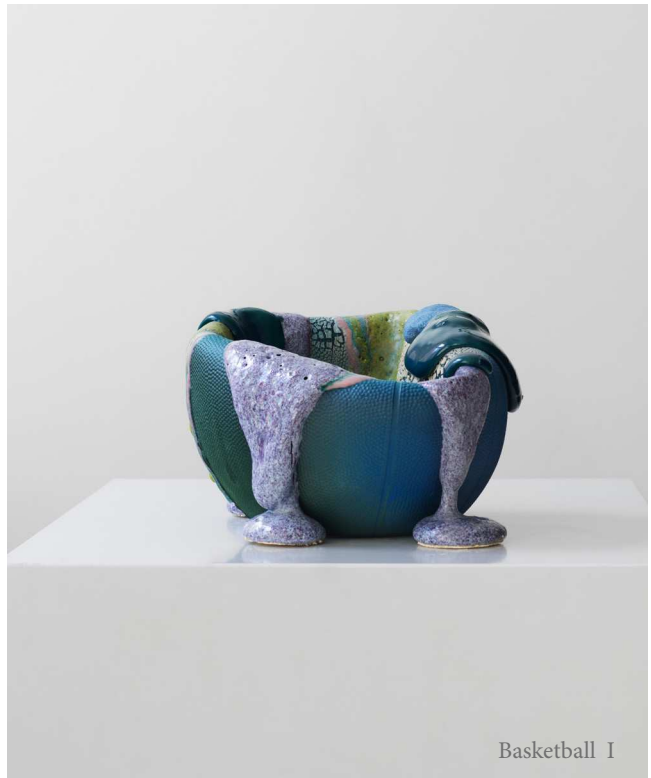

Inside/Out (Ladybag) (2022)
Material: ceramic, glazes
Dimensions: 33 (l)x 17(w)x 24(d)cm
Exhibition: inter.pbtc Shopping spree ee

Sycamore tree (2021)
Material: ceramic, glazes
Dimensions: 33 (l)x 16(w)x35(d)cm
Exhibition: Charlottenborg Spring Exhibition 2022

Sunwell - ceramic stool (2022)
Material: ceramic, glazes
Dimensions: 33 (l) x 33 (w) x 62 (d) cm

Aluminium Bench

Basketball I

Basketball II

Aluminium Bench

Material:

Dimensions: 28(l)x 27(w)x 15(d)cm

Exhibition: Arden Asbæk Gallery: Summer crush -Breathe
Collaborative work by Josephine Andredottir and Emilie Bobek

Basketball I (2023)

Material: ceramic, glazes

Dimensions: 28(l)x 27(w)x 15(d)cm

Arden Asbæk Gallery: Summer crush -Breathe

Basketball II (2023)

Material: ceramic, glazes

Dimensions: 28(l)x 27(w)x 15(d)cm

Arden Asbæk Gallery: summer crush -Breathe

Mannequin (2024)
Material: clay, glazes
Dimensions: 35 (l) x 18 (w) x 15 (d) cm

Aluminium mirror (2023)
Material: Aluminium, mirror
Dimensions: 68 (l) x 70 (w) x 2 (d) cm
Collaboration: Andredottir & Bobek
Concept and execution by both artist and designer