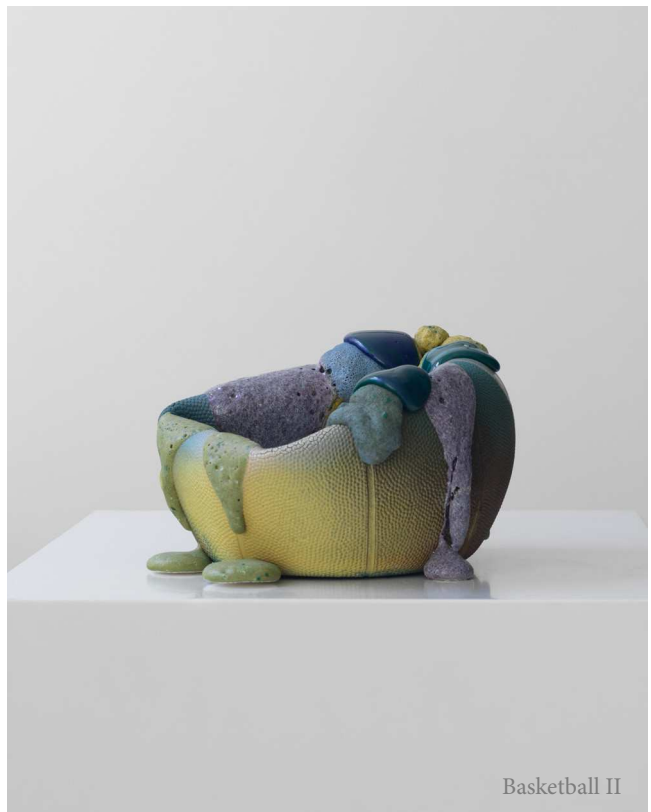

Inside/Out (Ladybag) (2022)
Material: ceramic, glazes
Dimensions: 33 (l)x 17(w)x 24(d)cm
Exhibition: inter.pbtc Shopping spree ee

Sycamore tree (2021)
Material: ceramic, glazes
Dimensions: 33 (l)x 16(w)x35(d)cm
Exhibition: Charlottenborg Spring Exhibition 2022

Sunwell - ceramic stool (2022)
Material: ceramic, glazes
Dimensions: 33 (l) x 33 (w) x 62 (d) cm

Aluminium Bench

Basketball I

Basketball II

Aluminium Bench

Material:

Dimensions: 28(l)x 27(w)x 15(d)cm

Exhibition: Arden Asbæk Gallery: Summer crush -Breathe
Collaborative work by Josephine Andredottir and Emilie Bobek

Basketball I (2023)

Material: ceramic, glazes

Dimensions: 28(l)x 27(w)x 15(d)cm

Arden Asbæk Gallery: Summer crush -Breathe

Basketball II (2023)

Material: ceramic, glazes

Dimensions: 28(l)x 27(w)x 15(d)cm

Arden Asbæk Gallery: summer crush -Breathe

Mannequin (2024)
Material: clay, glazes
Dimensions: 35 (l) x 18 (w) x 15 (d) cm

Aluminium mirror (2023)
Material: Aluminium, mirror
Dimensions: 68 (l) x 70 (w) x 2 (d) cm
Collaboration: Andredottir & Bobek
Concept and execution by both artist and designer